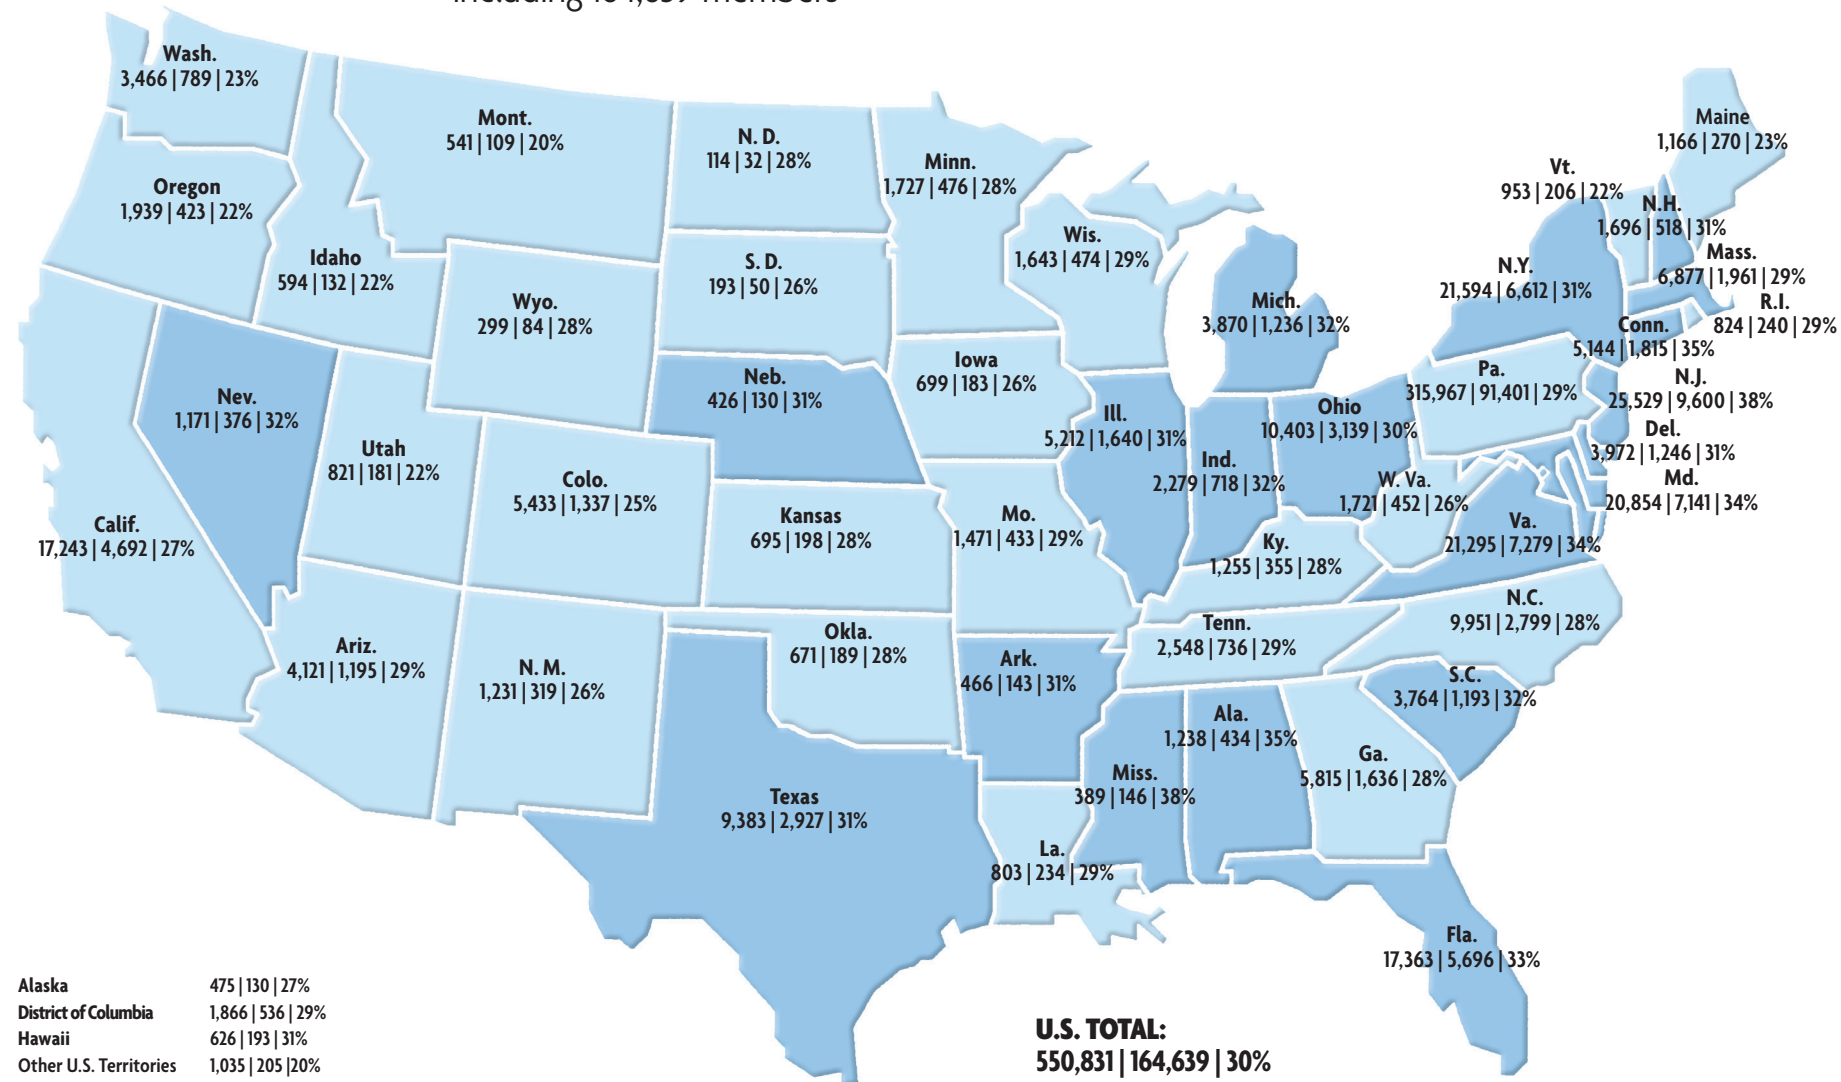

8,879 Alumni Living Outside the United States including 1,657 members

■ Nations with fewer than 100 alumni
■ Nations with more than 100 alumni

KEY:
Number of alumni | Number of members | Membership penetration rate

Note: Figures do not include 2,913 members for whom current location is in transition.

550,831 Alumni Living in the United States including 164,639 members

Alaska	475	130	27%
District of Columbia	1,866	536	29%
Hawaii	626	193	31%
Other U.S. Territories	1,035	205	20%

U.S. TOTAL:
550,831 | 164,639 | 30%

Light blue: Penetration rate of 29% or lower
Dark blue: Penetration rate of 30% or higher

KEY:
Number of alumni | Number of members | Membership penetration rate

Note: Figures do not include 2,913 members for whom current location is in transition.

Note: Figures do not include 2,913 members for whom current location is in transition.