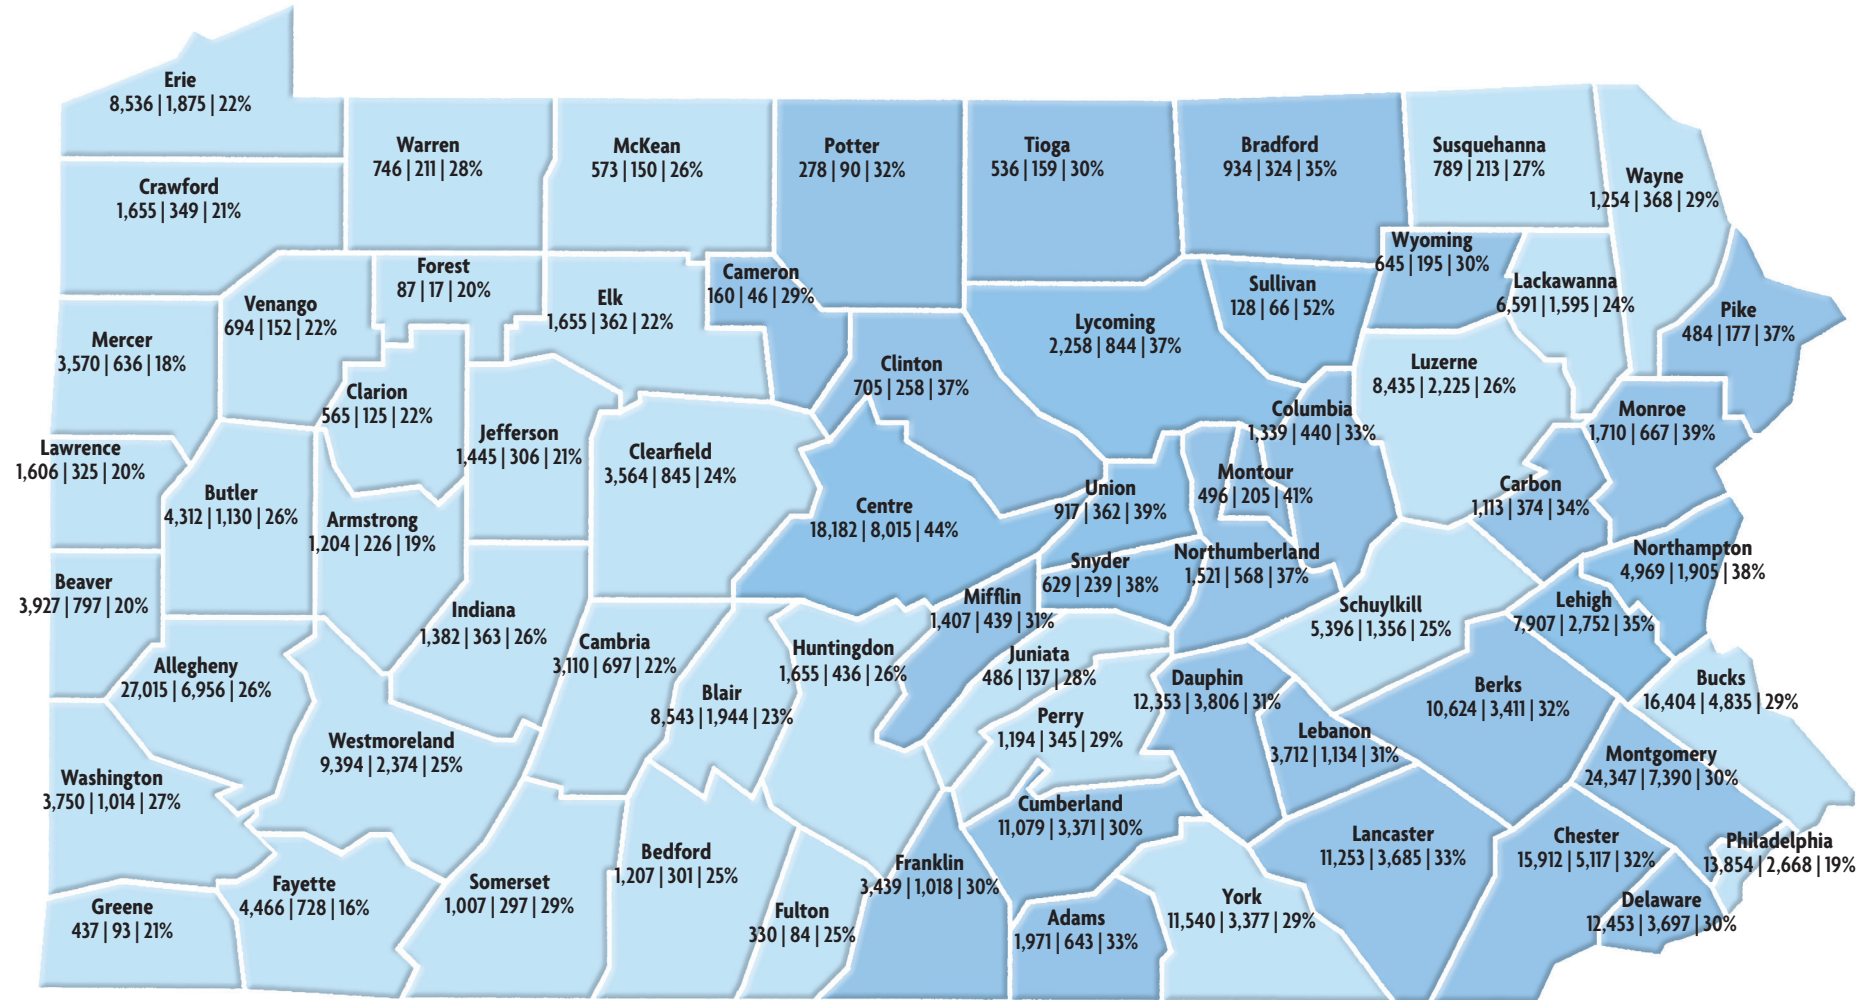

315,967 Alumni Living in Pennsylvania including 91,401 members

■ Penetration rate of 29% or lower
■ Penetration rate of 30% or higher

PA. TOTAL:
315,967 | 91,401 | 29%

KEY:
Number of alumni | Number of members | Membership penetration rate

Note: Figures do not include 2,913 members for whom current location is in transition.